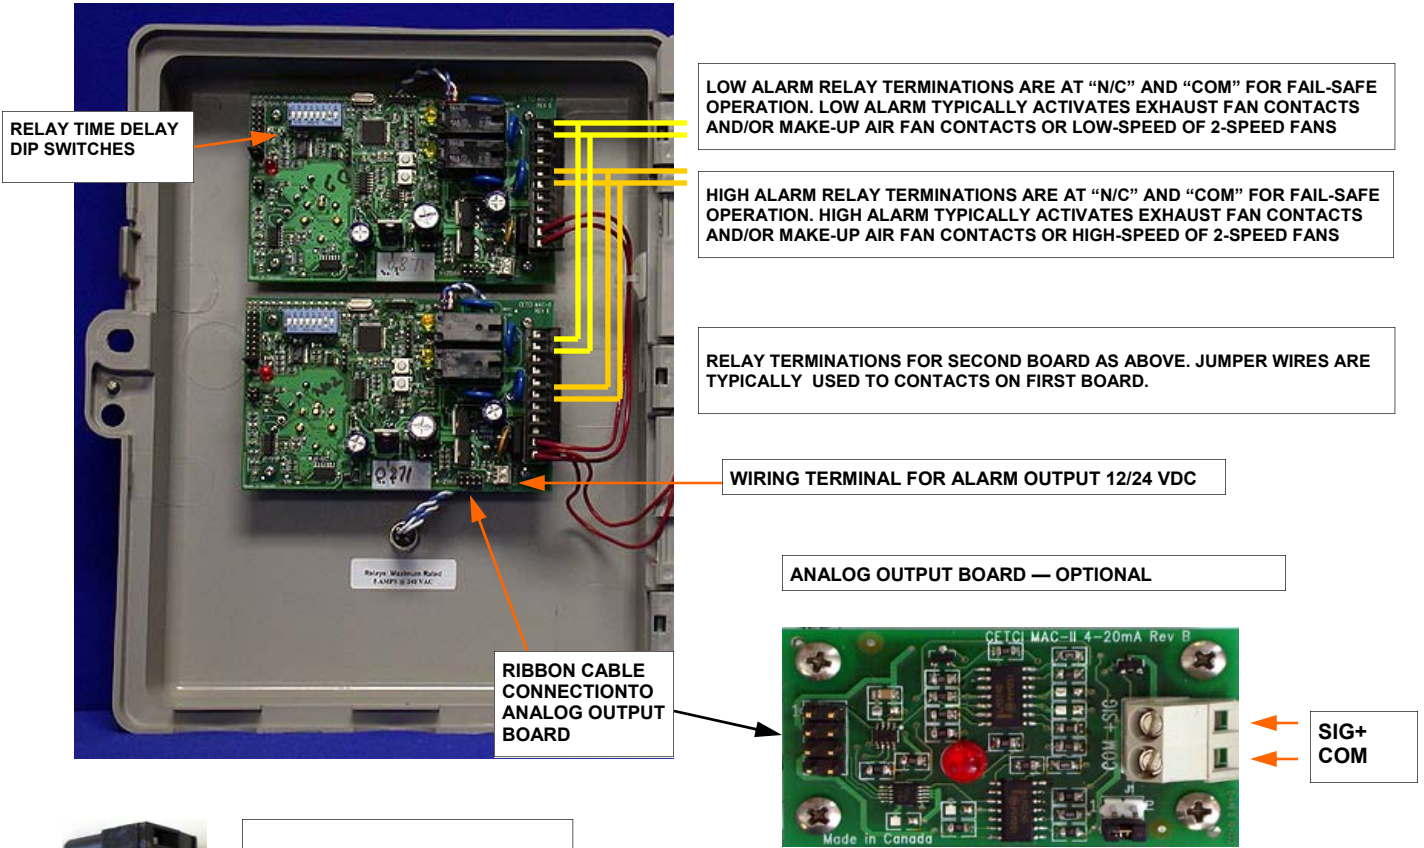

Critical Environment Technologies Canada Inc.

www.critical-environment.com

PHONE: 604-940-8741

MAC2 WIRING CONNECTIONS DRAWING

November 2007

- N/C - LOW RELAY
- COM - LOW RELAY
- N/O - LOW RELAY
- N/C - HIGH RELAY
- COM - HIGH RELAY
- N/O - HIGH RELAY
- POSITIVE (TRANSMITTER INPUT)
- NEGATIVE (TRANSMITTER INPUT)
- SIGNAL (TRANSMITTER INPUT)
- 24V INCOMING POWER
- 24V INCOMING POWER

TERMINAL STRIP DIAGRAM
UNPLUGGED FROM SOCKET

CONTRACTOR SUPPLIED INCOMING POWER 120VAC

PRE-INSTALLED STEP-DOWN TRANSFORMER

CONDUIT ENTRY POINTS