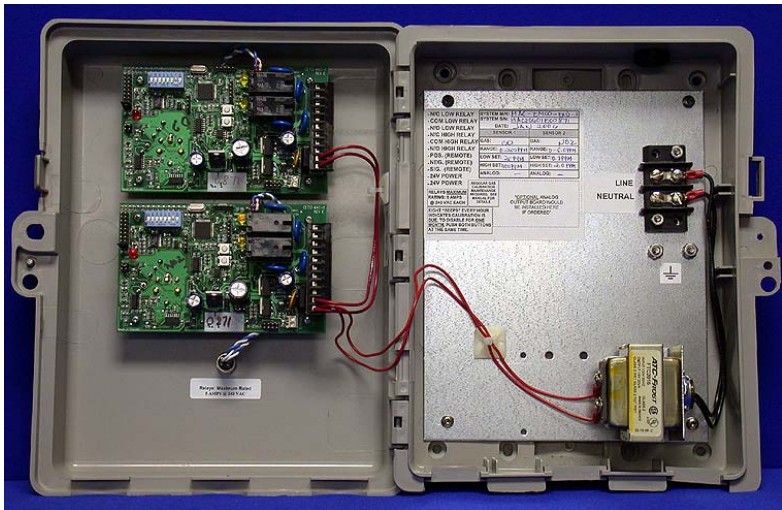

Critical Environment Technologies Canada Inc.

www.critical-environment.com

PHONE: 604-940-8741

MAC2 WIRING CONNECTIONS DRAWING

November 2007

- N/C - LOW RELAY
- COM - LOW RELAY
- N/O - LOW RELAY
- N/C - HIGH RELAY
- COM - HIGH RELAY
- N/O - HIGH RELAY
- POSITIVE (TRANSMITTER INPUT)
- NEGATIVE (TRANSMITTER INPUT)
- SIGNAL (TRANSMITTER INPUT)
- 24V INCOMING POWER
- 24V INCOMING POWER

TERMINAL STRIP DIAGRAM
UNPLUGGED FROM SOCKET

CONTRACTOR SUPPLIED INCOMING POWER 120VAC

PRE-INSTALLED STEP-DOWN TRANSFORMER

CONDUIT ENTRY POINTS