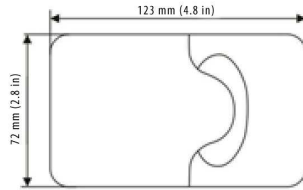

Amber lens

Blue lens

Red lens

TECHNICAL DRAWING

TECHNICAL SPECIFICATIONS

MECHANICAL

Material	ABS, Polycarbonate
Size	123 mm x 72 mm x 45 mm (4.8 in x 2.8 in x 1.7 in)
Lens Colours	Amber, Blue or Red
Tone	1 tone
Flash Frequency	140 to 180 times per minute
Sound Level	Rated 99 dB @ 3 m (10 ft) (VAC) 97 dB @ 10 ft (3 m) (VDC)